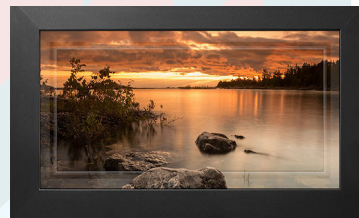

## ACHIEVEMENT & CONTRIBUTION AWARD

To express our appreciation and as an acknowledgement of your achievement/contribution, we offer you the option of selecting this crystal iceberg award, standing 7" tall, engraved with a special message to you, or one of the gifts shown below.

**Heart Pendant & Chain**  
A 10K white gold diamond heart pendant strung on a 17" white gold rope chain. TDW 0.06

**Bushnell Binoculars**  
A pair of Bushnell Legacy binoculars with full multi-coated optics, 10-22 x 50mm zoom lenses, twist-up eyecups and are fogproof as well as waterproof.

**Mantle Clock**  
A Bulova mantle clock with solid wood case and high gloss black and mahogany finish. Features polished chrome inlaid accents and feet, skeleton movement with pendulum. Size: 8"W x 12"H x 4"D

**Duvet Sleep Set**  
Proud to be hypoallergenic, this white down duvet sleep set features down-like fibres encased in breathable, washable cotton. Set is available in Queen size and includes one duvet and two pillows.